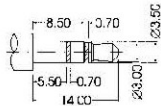

ST-19D-L

PIERCING PLAN

MATE PLUG

ST-19D-L10	ST-19D-L20	ST-19D-L30
ST-19D-L50		