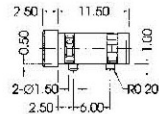

ST-19D-L

PIERCING PLAN

MATE PLUG

ST-19D-L10	ST-19D-L20	ST-19D-L30
ST-19D-L50		