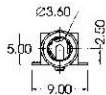

ST-19D-L

PIERCING PLAN

MATE PLUG

ST-19D-L10	ST-19D-L20	ST-19D-L30
ST-19D-L50		