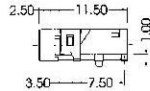

ST-12G-L

PIERCING PLAN

MATE PLUG

ST-12G-L30		