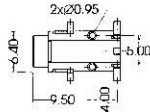

ST-12G-L

PIERCING PLAN

MATE PLUG

ST-12G-L30		