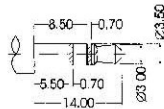

ST-12G-L

PIERCING PLAN

MATE PLUG

ST-12G-L30		