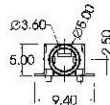

ST-12G-L

PIERCING PLAN

MATE PLUG

ST-12G-L30		