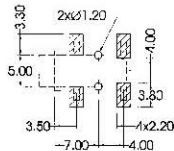

ST-12G-L

PIERCING PLAN

MATE PLUG

ST-12G-L30		